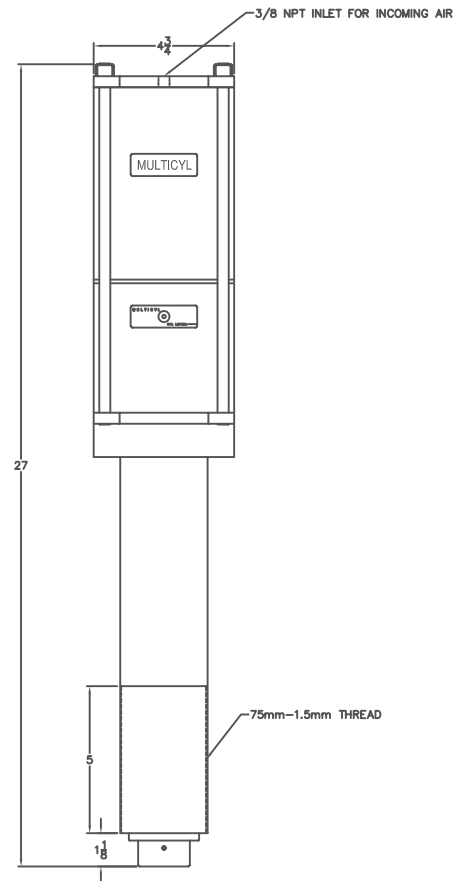

XL 15-16-16 CYLINDER
2" OVERALL STROKE
3/8" POWER STROKE
7 1/2 TON MAX OUTPUT

MULTICYL Inc.
640 Hardwick Road, Unit 5
Bolton, Ontario
Canada L7E 5R1
(905) 951-0670
FAX (905) 951-0672